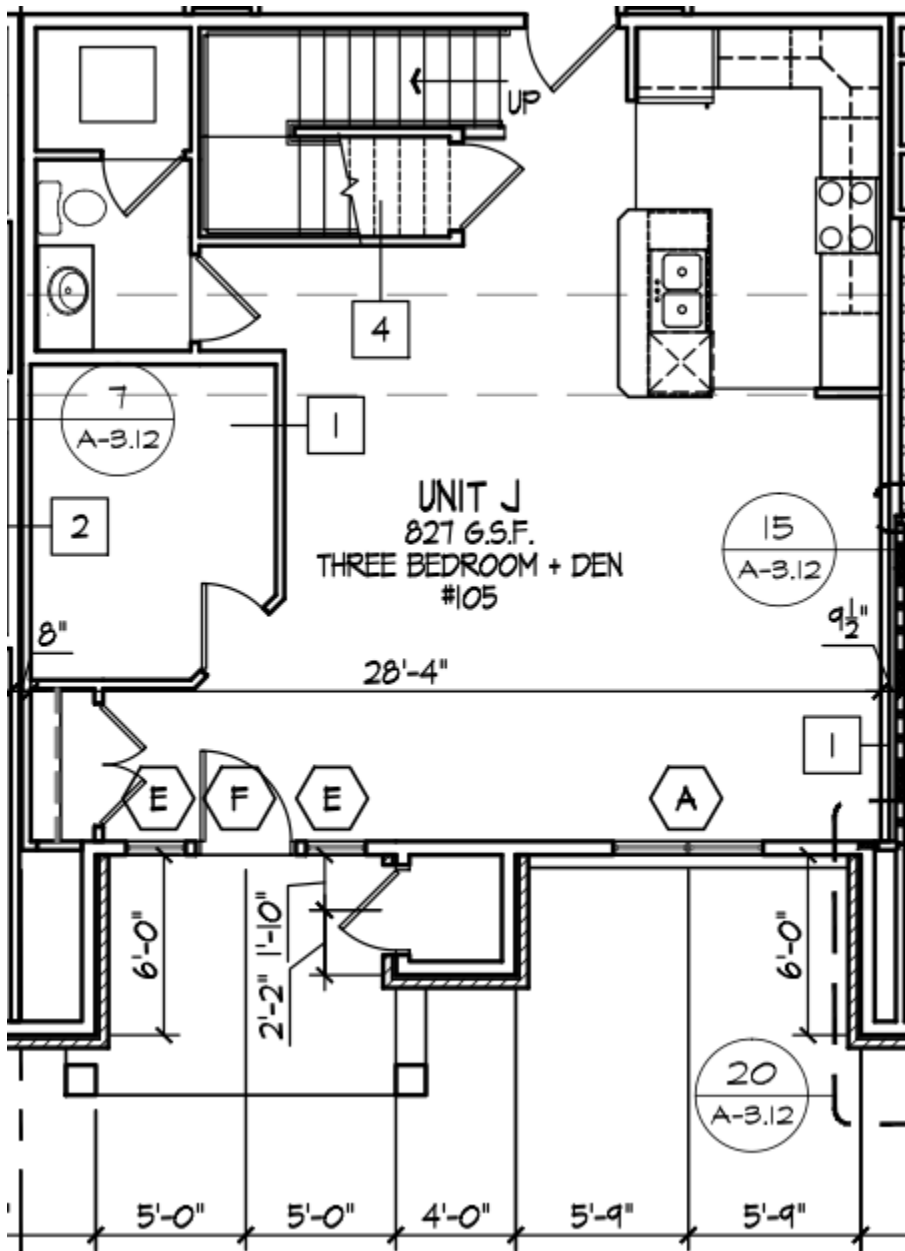

# Van Buren Place Apartments

Jefferson Building Floor Plan 105 (this apartment is two stories and a total of 1,687 sq ft)

1321 O'Keeffe Avenue #105, Sun Prairie, WI 53590

Office: 608.834.2964 Website: [www.vanburenplace.com](http://www.vanburenplace.com)

## First Floor:

## Second Floor: